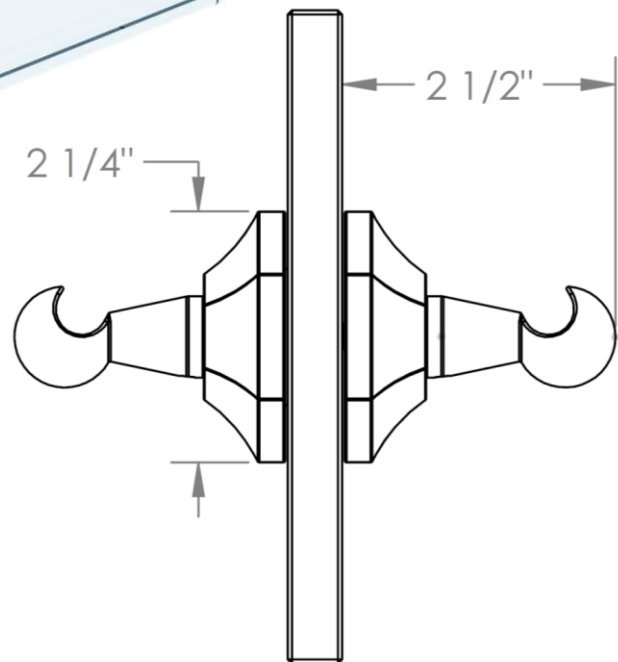

**314-0.5DDP**

Double Shower Door Knob

For use with 1/2" thick glass with Ø1/2" Hole

**WATERMARK DESIGNS 10/28/2016**

350 Dewitt Ave Brooklyn NY 11207 USA T 718 257 2800 F 718 257 2144 info@watermark-designs.com